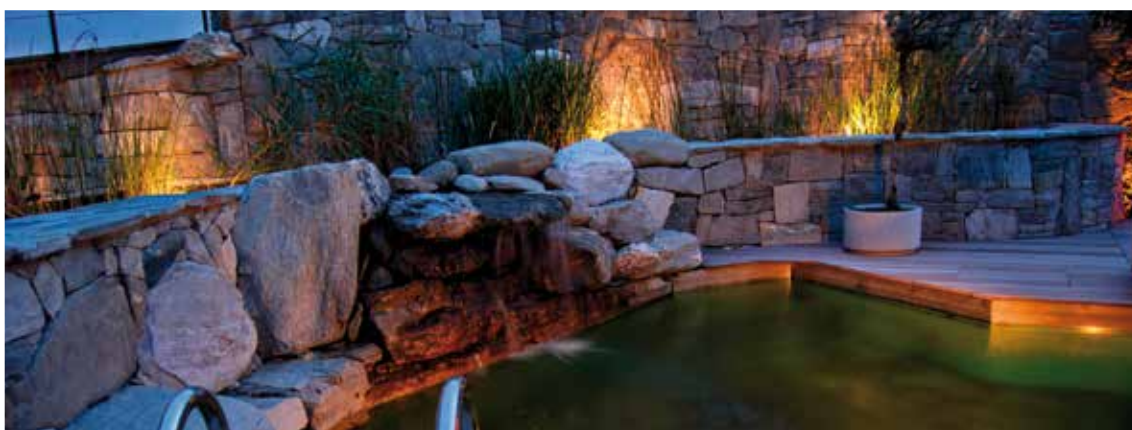

Modern and creative lighting for gardens, buildings, patios, conservatories, swimming pools, ponds, biotopes, etc.

High-power LED Ultraspot

Ultraspot with protective housing

*Ultraspot, mounted on base plate and short luminaire holder*

- Most efficient and smallest luminaire of this type
- Quick and easy installation
- Unlimited application possibilities for indoor and outdoor lighting, above or below water, 100% waterproof and IP68 tested
- Extremely long lifespan (about 20 years at an average use of six hours per day), low power consumption and low heat generation with high-power LEDs
- All types of luminaires can be supplied individually, as a customised linear- or star-configured set with the cable length required. Nearly all **staub designlight** luminaires are combinable with one another

### Standard design

V2A stainless steel; clear glass; supplied with 0.5 m silicone cable and 40 cm stainless steel rodent-proof corrugated conduit

### Special design

Ultraspot with waterproof (IP67) V2A stainless steel protective housing and base for ground installation in open areas (e.g. lawn) where there is a risk of the luminaire being moved, e.g. by a lawn mower. Warm light filter for even warmer light; frosted lens for diffused light; supplied with installation flange and stage glass; V4A stainless steel design; LED cold white 5000 K; elliptical lens; housing available in other colours upon request