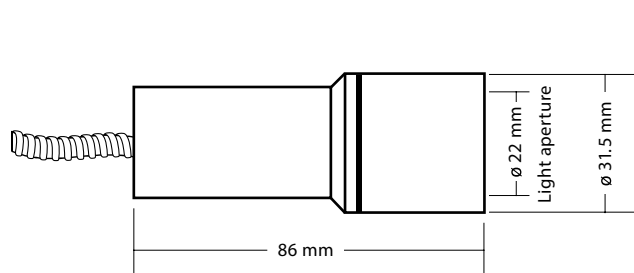

02 Ultraspot

Halogen or high-power LED technology