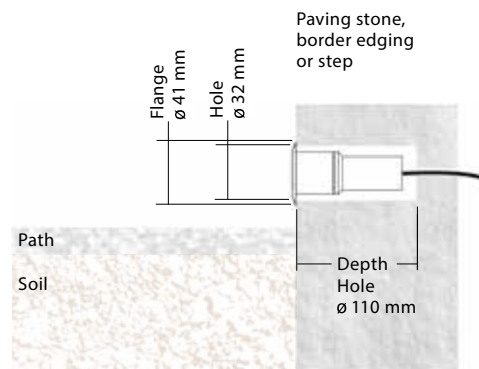

Example: High-power LED Ultraspot, 1 watt with mounting flange

Standard design

V2A stainless steel; clear glass; supplied with 0.5 m silicone cable and 40 cm stainless steel rodent-proof corrugated conduit

Special design

Ultraspot with waterproof (IP67) V2A stainless steel protective housing and base for ground installation in open areas (e.g. lawn) where there is a risk of the luminaire being moved, e.g. by a lawn mower. Warm light filter for even warmer light; frosted lens for diffused light; supplied with installation flange and stage glass; V4A stainless steel design; LED cold white 5000 K; elliptical lens; housing available in other colours upon request

Accessories (optional extras available, see pages 66–79)

Luminaire holder, ground spike, tree strap, base plate, brass plug, tube glare guard, honeycomb anti-glare louvre, rodent-proof braided hose, spanner, mounting flange, square tube, wireless remote control (see pages 62–65), mini motion detector, IR remote control for mini motion detector

Halogen technology	Item no.
Ultraspot 12 volt AC, 20 watts, 20°, medium beam	20.162001
High-power (HP) LED technology	
Ultraspot 12 volt AC, 1 watt, 10°, warm white, narrow beam	20.162011
Ultraspot 12 volt AC, 1 watt, 20°, warm white, medium beam	20.162012