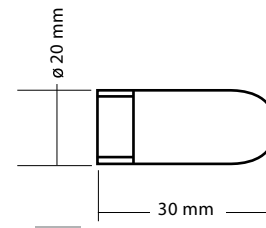

06 Spotlight, Flat Lamp, Flash Light

1 Standard socket

2 Spotlight front part

3 Flat Lamp front part

4 Flash Light front part

5 Bulb

1 Standard socket	Item no.
Standard socket	20.130106
2 Spotlight front part	
Spotlight front part, clear glass	20.130200
3 Flat Lamp front part	
Flat Lamp front part, clear glass	20.130302
4 Flash Light front part	
Flash Light front part, clear glass	20.130400
5 Bulb	
Bulb, clear glass	20.110000