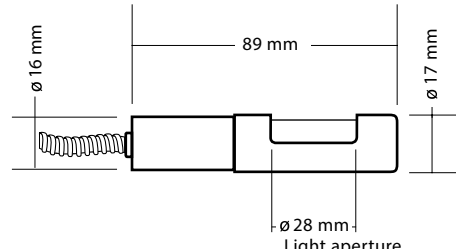

- Most efficient and smallest luminaire of this type
 - Very quick and easy installation
 - Unlimited application possibilities for indoor and outdoor lighting, above or below water, 100% waterproof and IP68 tested
 - All types of luminaires can be supplied individually, as a customised linear- or star-configured set with the cable length required.
- Nearly all **staub designlight** luminaires are combinable with one another

06 Spotlight, Flat Lamp, Flash Light

Spotlight
Halogen technology

Flat Lamp
Halogen technology

Flash Light
Xenon technology

Standard design

V2A stainless steel; clear glass; supplied with 0.5 m silicone cable and 40 cm stainless steel rodent-proof corrugated conduit