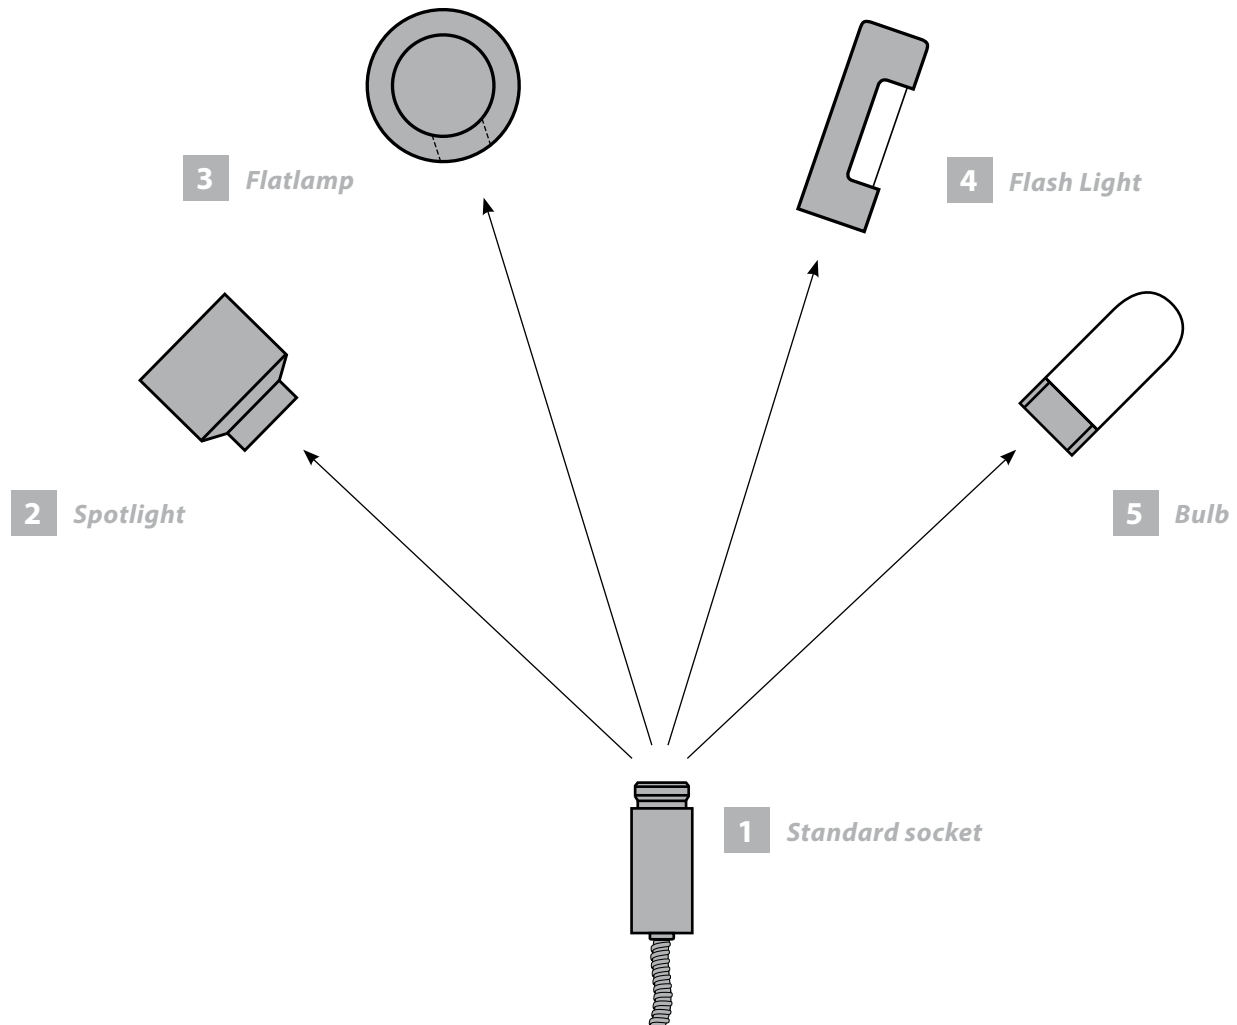

Luminaire holder, ground spike, tree strap, base plate, rwalplug, tube glare guard for Spotlight, rodent-proof braided hose, square tube, wireless remote control (see pages 62–65), mini motion detector, IR remote control for mini motion detector

06 Spotlight, Flat Lamp, Flash Light

1 Standard socket

2 Spotlight front part

3 Flat Lamp front part

4 Flash Light front part

5 Bulb

1 Standard socket	Item no.
Standard socket	20.130106
2 Spotlight front part	
Spotlight front part, clear glass	20.130200
3 Flat Lamp front part	
Flat Lamp front part, clear glass	20.130302
4 Flash Light front part	
Flash Light front part, clear glass	20.130400
5 Bulb	
Bulb, clear glass	20.110000

⚠ Subject to change! Please see our safety instructions and Standard Terms!

Spotlight, Flat Lamp, Flash Light 06

Modern and creative lighting for gardens, buildings, patios, conservatories, swimming pools, ponds, biotopes, etc.