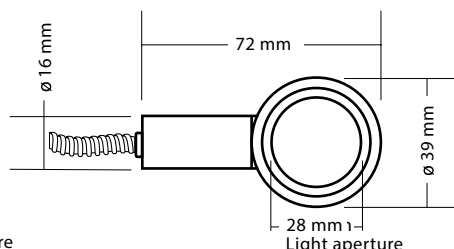

- Most efficient and smallest luminaire of this type
 - Very quick and easy installation
 - Unlimited application possibilities for indoor and outdoor lighting, above or below water, 100% waterproof and IP68 tested
 - All types of luminaires can be supplied individually, as a customised linear- or star-configured set with the cable length required.
- Nearly all **staub designlight** luminaires are combinable with one another

06 Spotlight, Flat Lamp, Flash Light

Spotlight
Halogen technology

Flat Lamp
Halogen technology

Flash Light
Xenon technology

Standard design

V2A stainless steel; clear glass; supplied with 0.5 m silicone cable and 40 cm stainless steel rodent-proof corrugated conduit