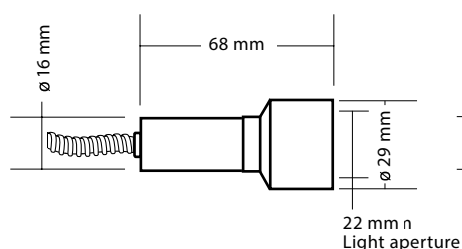

- Most efficient and smallest luminaire of this type
 - Very quick and easy installation
 - Unlimited application possibilities for indoor and outdoor lighting, above or below water, 100% waterproof and IP68 tested
 - All types of luminaires can be supplied individually, as a customised linear- or star-configured set with the cable length required.
- Nearly all **staub designlight** luminaires are combinable with one another

06 Spotlight, Flat Lamp, Flash Light

Spotlight
Halogen technology

Flat Lamp
Halogen technology

Flash Light
Xenon technology

Standard design

V2A stainless steel; clear glass; supplied with 0.5 m silicone cable and 40 cm stainless steel rodent-proof corrugated conduit