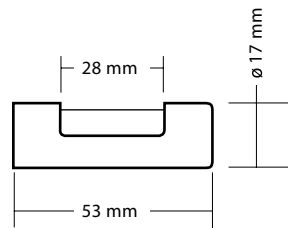

06 Spotlight, Flat Lamp, Flash Light

1 Standard socket

2 Spotlight front part

3 Flat Lamp front part

4 Flash Light front part

5 Bulb

1 Standard socket	Item no.
Standard socket	20.130106
2 Spotlight front part	
Spotlight front part, clear glass	20.130200
3 Flat Lamp front part	
Flat Lamp front part, clear glass	20.130302
4 Flash Light front part	
Flash Light front part, clear glass	20.130400
5 Bulb	
Bulb, clear glass	20.110000