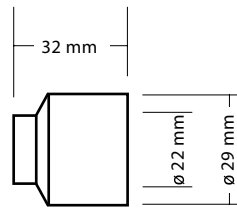

06 Spotlight, Flat Lamp, Flash Light

1 Standard socket

2 Spotlight front part

3 Flat Lamp front part

4 Flash Light front part

5 Bulb

1 Standard socket	Item no.
Standard socket	20.130106
2 Spotlight front part	
Spotlight front part, clear glass	20.130200
3 Flat Lamp front part	
Flat Lamp front part, clear glass	20.130302
4 Flash Light front part	
Flash Light front part, clear glass	20.130400
5 Bulb	
Bulb, clear glass	20.110000