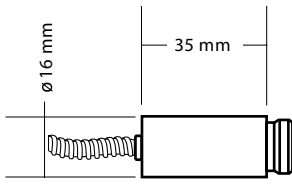

06 Spotlight, Flat Lamp, Flash Light

1 Standard socket