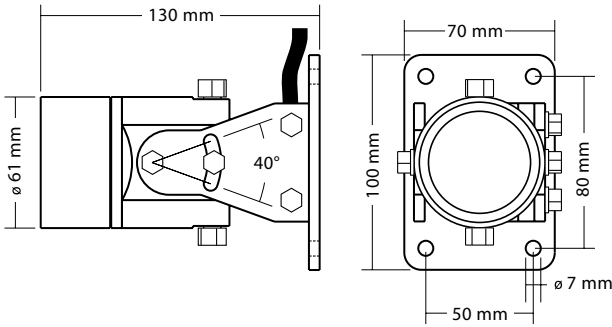

High-power LED Megaspot Marine 16

Modern and creative LED marine lighting
for all kinds of sailing and motor boats and yachts