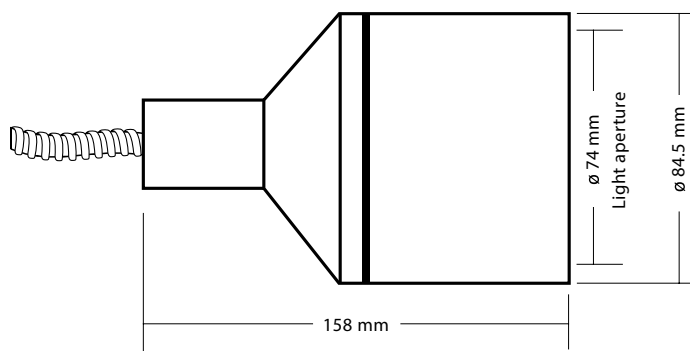

High-power LED Gigaspot, mounted on ground spike with luminaire holder variably adjustable in height

- Most efficient and smallest luminaire of this type with cutting-edge 13/20-watt high-power LED technology. This is equivalent to an 80/120-watt halogen bulb
- Quick and easy installation
- Unlimited application possibilities for indoor and outdoor lighting, above or below water, 100% waterproof and IP68 tested
- Extremely long lifespan (about 20 years at an average use of six hours per day), low power consumption and low heat generation
- All types of luminaires can be supplied individually, as a customised linear- or star-configured set with the cable length required.

05 High-power LED Gigaspot

High-power LED technology

Standard design

V2A stainless steel; clear glass; supplied with 0.5 m silicone cable and 40 cm stainless steel rodent-proof corrugated conduit

Special design