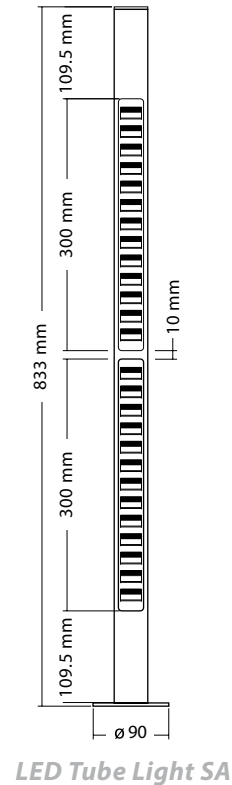

Tube Light LED 430/60
180° element

LED Tube Light 430
single element

- Entirely glare-free light output thanks to 60° louvres facing downward
- Quick and easy installation
- Unlimited application possibilities for indoor and outdoor lighting above or below water, 100% waterproof and IP68 tested
- Extremely long lifespan (about 20 years at an average use of six hours per day), low power consumption and low heat generation
- All types of luminaires can be supplied individually, as a customised linear- or star-configured set with the cable length required. Nearly all **staub designlight** luminaires are combinable with one another

12 LED Tube Light

LED Tube Light 430/40
180°

LED Tube Light 430/60
180°

LED Tube Light 430
single element

Louvre element
single

LED Tube Light SA

Standard design

Beautifully designed, brushed 40 mm or 60 mm V2A stainless steel tube, with integrated 60° louvres for glare-free downward light output. Fitted with a total of 72 super-bright, warm white (3000 K, 400 lm per 400 mm) Linear LEDs of the latest generation; variably adjustable brightness via potentiometer in power supply unit

Power supply

40-watt or 120-watt power supply unit, 230 volt AC input, 12 volt DC output, IP67

Special design

Shorter or longer tube with correspondingly fewer/more Linear LEDs in 200 mm modules designed to customer's own specifications. Additional LED models: sdl super-bright, warm white 2800 K (as for halogen), 380 lm per 400 mm or cold white 5000 K, 448 lm per 400 mm length; RGB multi-colour; housing available in other colours upon request