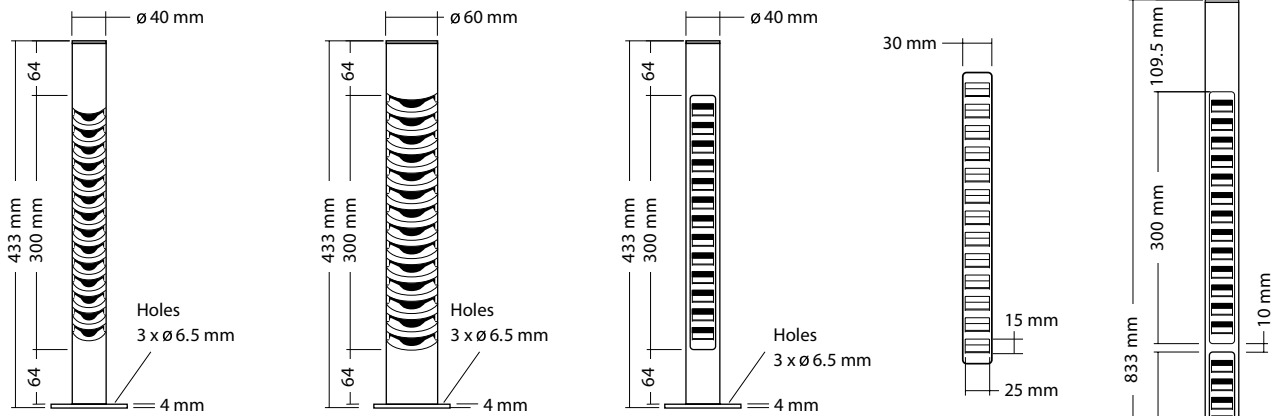

Tube Light LED 430/60
180° element

LED Tube Light 430
single element

- Entirely glare-free light output thanks to 60° louvres facing downward
- Quick and easy installation
- Unlimited application possibilities for indoor and outdoor lighting above or below water, 100% waterproof and IP68 tested
- Extremely long lifespan (about 20 years at an average use of six hours per day), low power consumption and low heat generation
- All types of luminaires can be supplied individually, as a customised linear- or star-configured set with the cable length required. Nearly all **staub designlight** luminaires are combinable with one another

12 LED Tube Light

LED Tube Light 430/40
180°

LED Tube Light 430/60
180°

LED Tube Light 430
single element

Louvre element
single

LED Tube Light SA

Standard design

Beautifully designed, brushed 40 mm or 60 mm V2A stainless steel tube, with integrated 60° louvres for glare-free downward light output. Fitted with a total of 72 super-bright, warm white (3000 K, 400 lm per 400 mm) Linear LEDs of the latest generation; variably adjustable brightness via potentiometer in power supply unit

Power supply

40-watt or 120-watt power supply unit, 230 volt AC input, 12 volt DC output, IP67

Special design

Shorter or longer tube with correspondingly fewer/more Linear LEDs in 200 mm modules designed to customer's own specifications. Additional LED models: sdl super-bright, warm white 2800 K (as for halogen), 380 lm per 400 mm or cold white 5000 K, 448 lm per 400 mm length; RGB multi-colour; housing available in other colours upon request