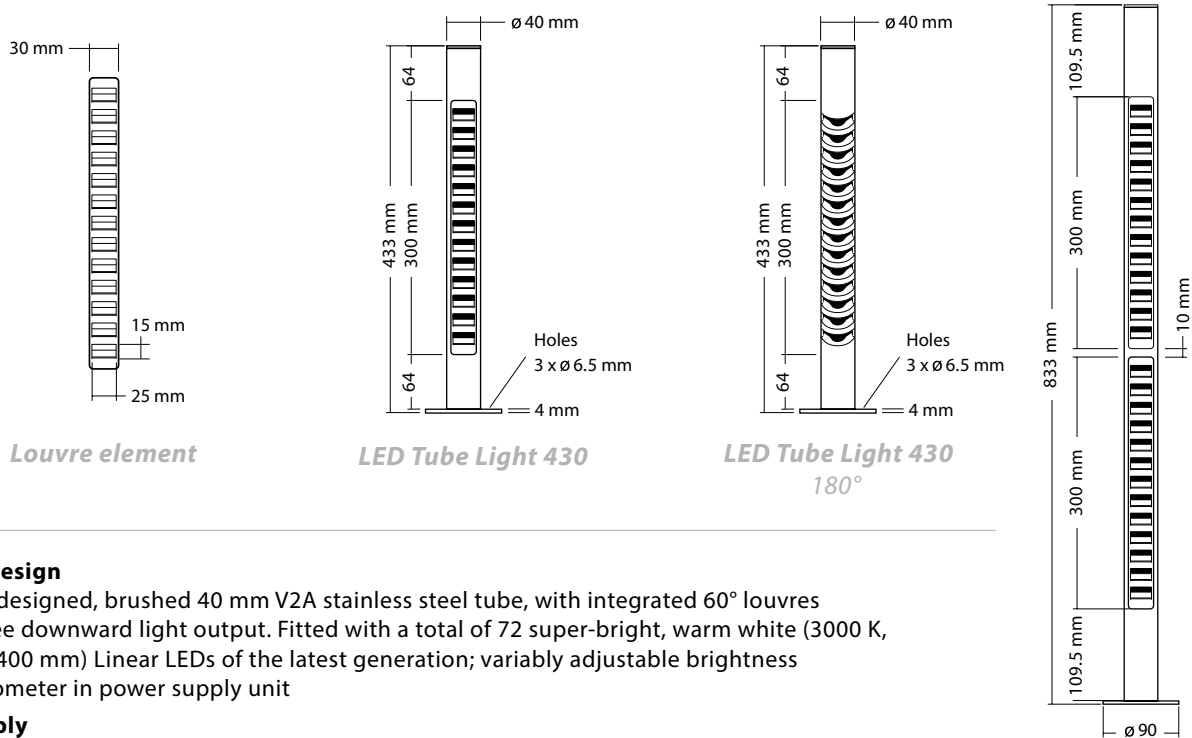

12 LED Tube Light

Louvre element

LED Tube Light 430

LED Tube Light 430
180°

LED Tube Light SA

Standard design

Beautifully designed, brushed 40 mm V2A stainless steel tube, with integrated 60° louvres for glare-free downward light output. Fitted with a total of 72 super-bright, warm white (3000 K, 400 lm per 400 mm) Linear LEDs of the latest generation; variably adjustable brightness via potentiometer in power supply unit

Power supply

40-watt or 120-watt power supply unit, 230 volt AC input, 12 volt DC output, IP67

Special design

Shorter or longer tube with correspondingly fewer/more Linear LEDs in 200 mm modules designed to customer's own specifications. Additional LED models: sdl super-bright, warm white 2800 K (as for halogen), 380 lm per 400 mm or cold white 5000 K, 448 lm per 400 mm length; RGB multi-colour; housing available in other colours upon request

Accessories (optional extras available, see pages 67–79)

Concrete-in ground anchors, wireless remote control (see pages 62–65), mini motion detector, IR remote control for mini motion detector

LED Tube Light	Item no.
LED Tube Light 430 single element, 12 volt DC, 7.2 watts, warm white	20.150550
LED Tube Light 430 180°, 12 volt DC, 7.2 watts, warm white	20.150570
LED Tube Light 430 wall-mount design, single element, 12 volt DC, 7.2 watts, warm white	20.150555
Power supply unit 12 volt DC, 40 watts, adjustable, IP67, supplied with 2 m supply lead and euro plug	20.126060
Power supply unit 12 volt DC, 120 watts, adjustable, IP67, supplied with 2 m supply lead and euro plug	20.126130
Additional items as per price list