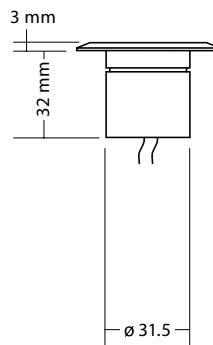

09 LED Superspot Mini / LED Minispot

Superspot Mini

Superspot Mini
HP LED with integrated electronics

Superspot Mini
LED effect

Minispot
LED effect

Standard design

V2A stainless steel; clear glass (glass recessed 3 mm into top plate); supplied with 0.5 m silicone cable

Special design

Filter glass for warm light; frosted lens for diffused light; LED Superspot Mini: optionally available with small flange (39 mm diameter); V4A stainless steel; housing available in other colours upon request