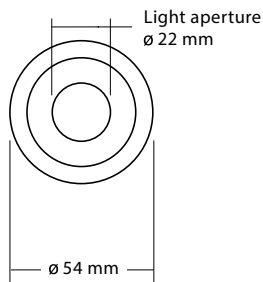

09 LED Superspot Mini / LED Minispot

Superspot Mini

Superspot Mini
HP LED with integrated electronics

Superspot Mini
LED effect

Minispot
LED effect

Standard design

V2A stainless steel; clear glass (glass recessed 3 mm into top plate); supplied with 0.5 m silicone cable

Special design

Filter glass for warm light; frosted lens for diffused light; LED Superspot Mini: optionally available with small flange (39 mm diameter); V4A stainless steel; housing available in other colours upon request