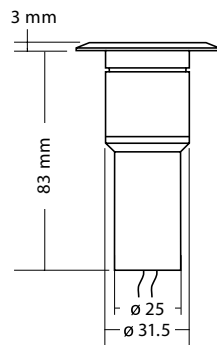

09 LED Superspot Mini / LED Minispot

Superspot Mini

Superspot Mini
HP LED with integrated electronics

Superspot Mini
LED effect

Minispot
LED effect

Standard design

V2A stainless steel; clear glass (glass recessed 3 mm into top plate); supplied with 0.5 m silicone cable

Special design

Filter glass for warm light; frosted lens for diffused light; LED Superspot Mini: optionally available with small flange (39 mm diameter); V4A stainless steel; housing available in other colours upon request