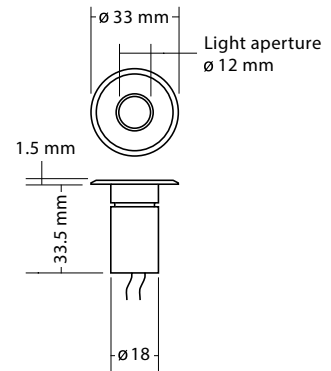

09 LED Superspot Mini / LED Minispot

Superspot Mini

Superspot Mini
HP LED with integrated electronics

Superspot Mini
LED effect

Minispot
LED effect

Standard design

V2A stainless steel; clear glass (glass recessed 3 mm into top plate); supplied with 0.5 m silicone cable

Special design

Filter glass for warm light; frosted lens for diffused light; LED Superspot Mini: optionally available with small flange (39 mm diameter); V4A stainless steel; housing available in other colours upon request