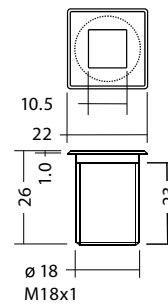

09 LED Microspot

Microspot 8 mm

Microspot 12 mm

Microspot 30°

Microspot Quadro

LED light colours

Warm white 2700 K; cold white 5000 K, blue, green, amber (orange), red, RGB multi-colour

Accessories (optional extras available, see pages 66–79)

Mounting tube, adhesive sealant for gluing the housing to the floor or into the wall;

wireless remote control (see pages 62–65), mini motion detector, IR remote control for mini motion detector

LED effect technology	Item no.
Microspot 8 mm 12 volt AC, 0.2 watts	20.489030
Microspot 12 mm 12 volt AC, 0.2 watts	20.489031
Microspot Quadro 12 volt AC, 0.2 watts	20.489032
Microspot 30° 12 volt DC, 0.2 watts	20.489033
Microspot 12 mm RGB multi-colour, 12 volt DC, 0.2 watts	20.489040
Microspot Quadro RGB multi-colour 12 volt DC, 0.2 watts	20.489041