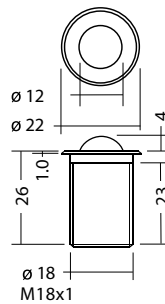

Microspot 30°