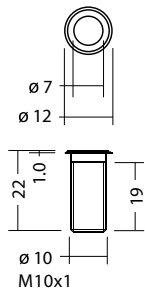

09 LED Microspot

Microspot 8 mm

Microspot 12 mm

Microspot 30°

Microspot Quadro

LED light colours

Warm white 2700 K; cold white 5000 K, blue, green, amber (orange), red, RGB multi-colour

Accessories (optional extras available, see pages 66–79)

Mounting tube, adhesive sealant for gluing the housing to the floor or into the wall;

wireless remote control (see pages 62–65), mini motion detector, IR remote control for mini motion detector

LED effect technology	Item no.
Microspot 8 mm 12 volt AC, 0.2 watts	20.489030
Microspot 12 mm 12 volt AC, 0.2 watts	20.489031
Microspot Quadro 12 volt AC, 0.2 watts	20.489032
Microspot 30° 12 volt DC, 0.2 watts	20.489033
Microspot 12 mm RGB multi-colour, 12 volt DC, 0.2 watts	20.489040
Microspot Quadro RGB multi-colour 12 volt DC, 0.2 watts	20.489041