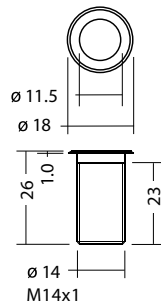

09 LED Microspot

Microspot 8 mm

Microspot 12 mm

Microspot 30°

Microspot Quadro

LED light colours

Warm white 2700 K; cold white 5000 K, blue, green, amber (orange), red, RGB multi-colour

Accessories (optional extras available, see pages 66–79)

Mounting tube, adhesive sealant for gluing the housing to the floor or into the wall;

wireless remote control (see pages 62–65), mini motion detector, IR remote control for mini motion detector

LED effect technology	Item no.
Microspot 8 mm 12 volt AC, 0.2 watts	20.489030
Microspot 12 mm 12 volt AC, 0.2 watts	20.489031
Microspot Quadro 12 volt AC, 0.2 watts	20.489032
Microspot 30° 12 volt DC, 0.2 watts	20.489033
Microspot 12 mm RGB multi-colour, 12 volt DC, 0.2 watts	20.489040
Microspot Quadro RGB multi-colour 12 volt DC, 0.2 watts	20.489041