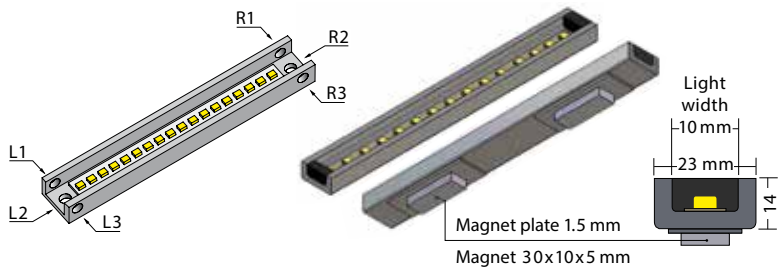

Opal, cold white with acrylic housing and stainless steel edges

Opal, cold white with acrylic housing and stainless steel trim

*RGB control
with IR remote control
and receiver*

- Quick and easy installation
- Unlimited application possibilities for indoor and outdoor lighting above or below water, 100% waterproof and IP68 tested
- Extremely long lifespan (about 20 years at an average use of six hours per day), low power consumption and low heat generation
- Available in the latest, super-bright 12-volt LED Linear technology, in warm or cold white, various colours or RGB multi-colour. Brightness can be variably adjusted
- Different lengths possible ranging from 225 mm to 2025 mm

11 LED Linear Line

Cable output options for Linear Line Micro

Linear Line Micro with magnet assembly system

Linear Line Opal with stainless steel trim

Linear Line Opal with stainless steel edge without trim

Standard design

LED colours for all types: latest generation of super-bright LEDs, warm white 3000 K

Micro: extremely robust V2A stainless steel profile with crystal clear casting compound; comes with 40 cm rodent-proof corrugated conduit

Opal: opal-coloured acrylic housing, UV resistant, brilliant light panel, all four edges in brushed stainless steel

Micro/Opal: variably adjustable brightness via potentiometer in power supply unit

Cable output for Micro: L1, L2, L3, R1, R2, R3 (see image top left)